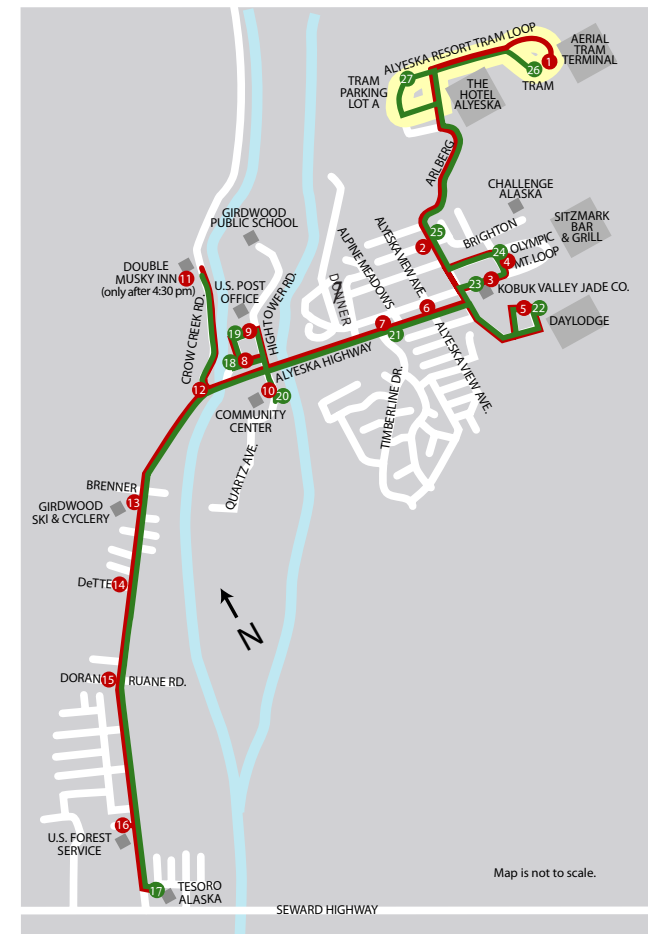

Times Past the Hour

*** By Request Only: For pick-ups at the Community Center, call 907-382-9909/351-1584. For drop-offs to the Community Center, ask the driver.

Glacier Valley Transit is dedicated to making every effort to adhere to the route and schedule provided. However, due to weather, road conditions, passenger loads and other issues may prevent the bus from maintaining the schedule. We appreciate your patience!

GVT is looking for sponsors! Thanks to the following: